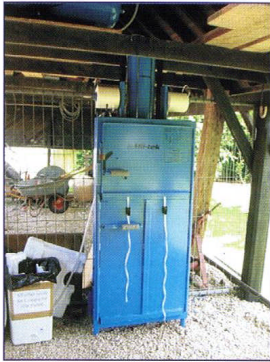

'Solutions'

Colleges

Problem: Founded in 1838, The Royal Agricultural College in Cirencester, Gloucester was the first agricultural college in the English-speaking world. It hosts students from all over the world who study a wide range of agriculture, equine science and land management subjects.

Its shop, bars and catering facilities produce a large amount of waste, which is put into a large on-site general waste compactor prior to being sent to landfill. The compactor is emptied twice each week.

Solution: A **Mil-tek** 205 Baler has been installed to remove the cardboard and plastic waste from the landfill stream.

Savings: The reduction in the volume of waste being sent to landfill was immediate. The compactor now only needs to be emptied once per fortnight instead of twice each week, reducing monthly costs by over £400.

The baler will pay for it within seven months.