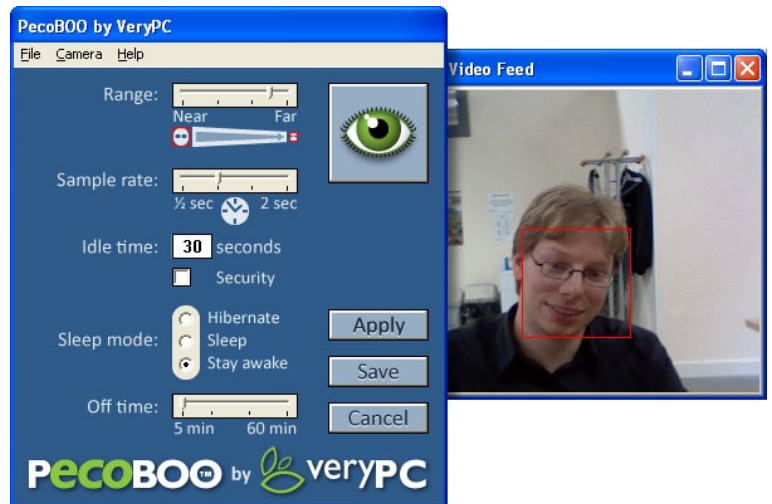

The face detecting, display controlling, energy saving Eco-Power Management tool from VeryPC

PecoBOO™ can see you

The energy saving application that knows when you're looking

PecoBOO™ utilises your webcam and some clever face detection programming to see whether you are sat in front of your display or not.

- When you're there, PecoBOO™ keeps your display on
- If you leave or turn away, PecoBOO™ turns off your display because it cannot see your face
- As soon as you return, PecoBOO™ sees your face and turns your display back on, ready to work